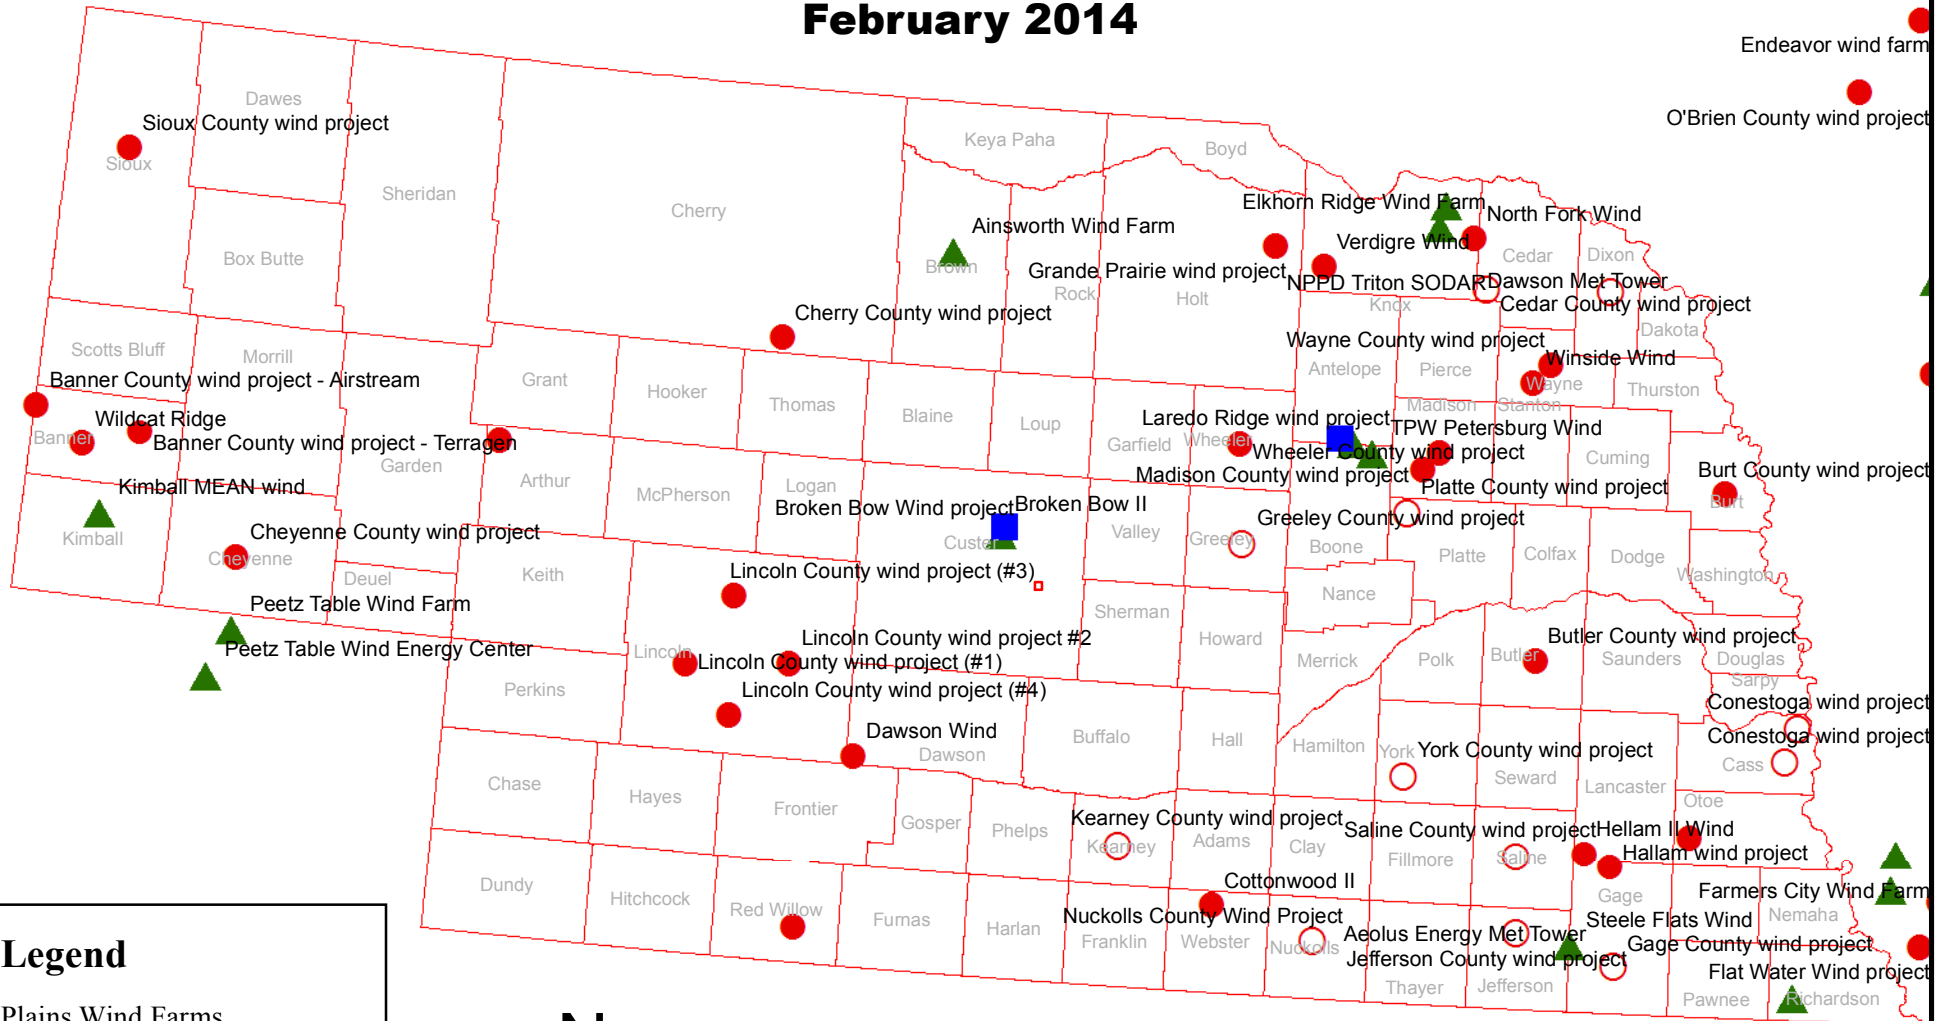

Nebraska Operating & Proposed Wind Projects

February 2014

Legend

Plains Wind Farms

Status

- Proposed - Withdrawn
- ▲ Operating
- Under Construction
- Proposed
- Nebraska counties

0 10 20 40 Miles

For more information on Nebraska Wind Projects,
 please go to the Kansas Energy Information Network
 - Nebraska wind projects page:
www.KansasEnergy.org/wind_projects_Neb.htm